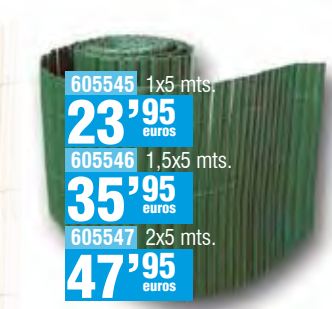

CAÑIZO BAMBÚ

503453 1x5 mts.

10'95
euros

503454 1,5x5 mts.

16'45
euros

503455 2x5 mts.

21'95
euros

CAÑIZO PLÁSTICO MEDIA CARA