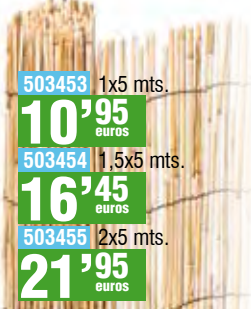

CAÑIZO BAMBÚ

503453 1x5 mts.

10'95
euros

503454 1,5x5 mts.

16'45
euros

503455 2x5 mts.

21'95
euros